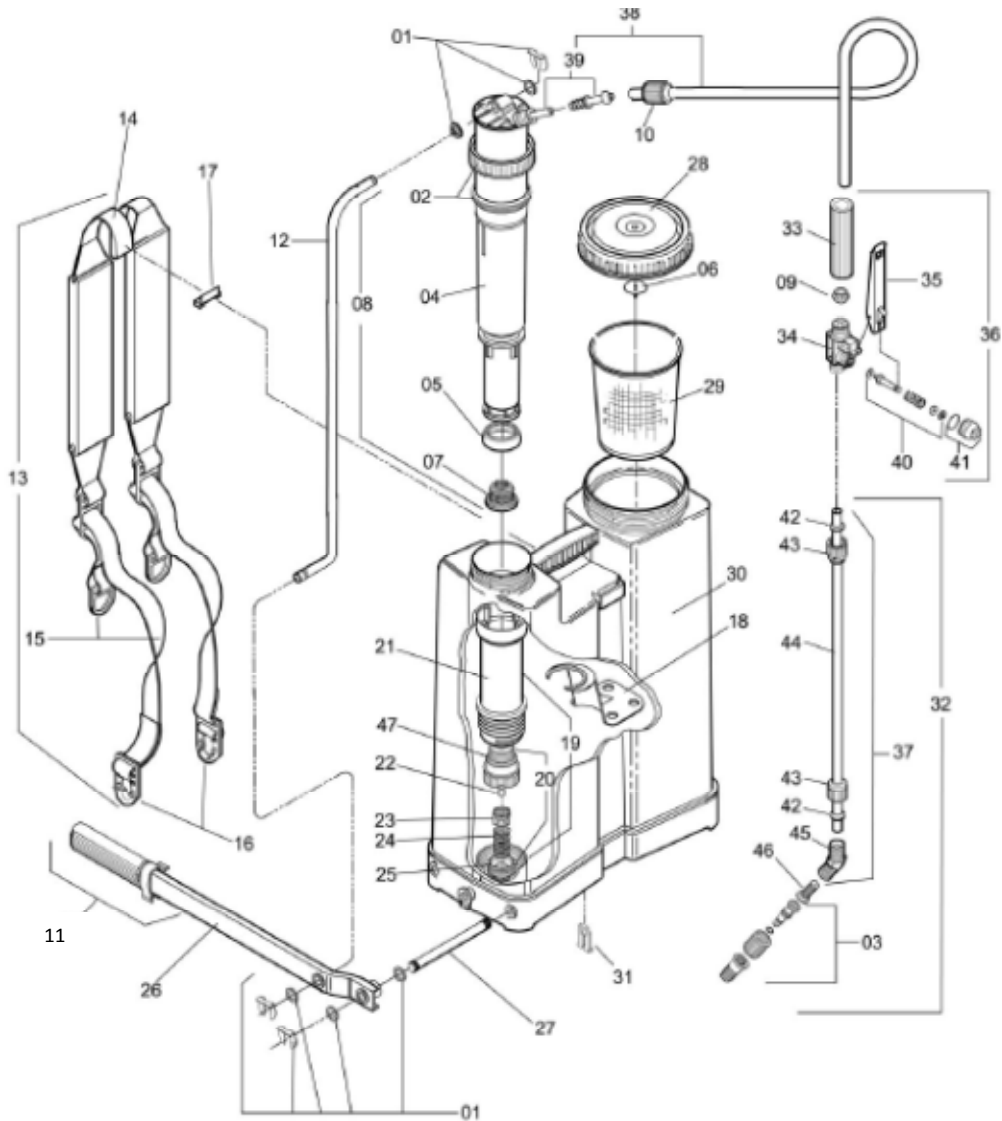

New HD400 White/Orange Parts Breakdown

N.	P/N	DESCRIPTION	Qty	N.	P/N	DESCRIPTION	Qty
1	1198800	Washers and lock rings	1	26	615005	Lever	1
2	907121	Gasket holder and gasket	1	27	293324	Lever shaft	1
3	325787	Blue adjustable cone nozzle	1	28	004739	Lid with diaphragm	1
4	188250	Chamber (0.23 gallons)	1	29	942920	Fill basket strainer	1
5	568535	Piston cup (Viton®)	1	30	1211212	Tank	1
6	560573	Diaphragm	1	31	277350	Shaft lock	1
7	173630	Sphere valve	1	32	635854	Spray lance	1
8	635813	Chamber assembly (includes items 4, 5, 7 and 38)	1	33	909192	Trigger valve handle	1
9	920470	Pinch cock	1	34	909283	Trigger valve body	1
10	942193	Nut S-20 x 1.5	2	35	105247	Trigger	1
11	495648	Handgrip with lock	1	36	908889	Trigger valve assembly	1
12	1197400	Pumping rod	1	37	100131	Extension 601	1
13	838029	Strap assembly (includes 14 to 17)	1	38	48116	Dip tube with hose	1
14	1184172	Shoulder strap and pad	1	39	71308	Dip tube assembly	1
15	229971	Strap and handle	2	40	105239	Trigger valve needle assembly	1
16	635672	Buckle	2	41	996058	Trigger valve cap with packing	1
17	635664	Strap catch	1	42	909309	Cone packing	2
18	214619	Agitator	1	43	915744	Screw cap	2
19	654939	Cylinder (includes items 47 and 21 to 25)	1	44	1149491	Stainless steel tube	1
20	838011	Cylinder valve assembly (repair) (47, 22 to 25)	1	45	635276	Elbow with cone packing	1
21	635599	Cylinder body	1	46	592139	Nozzle filter (40 mesh)	1
22	715474	Ball	1	47	635607	Piston cup fastener	1
23	570945	Ball seat	1				
24	336412	Compression spring 12 x 28	1				
25	635615	Valve base	1				

LLM-421